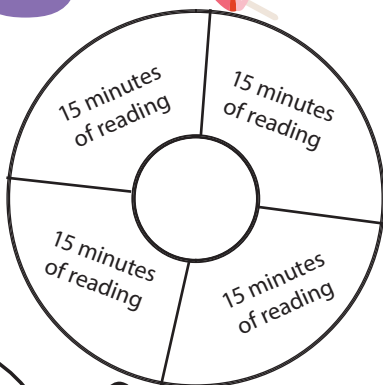

BONUS LOG

Color in **one part of each sweet** for every 15 minutes that you read or are read to, or 1 hour for each full sweet.

You will receive one (1) grand prize drawing entry for each hour you read!