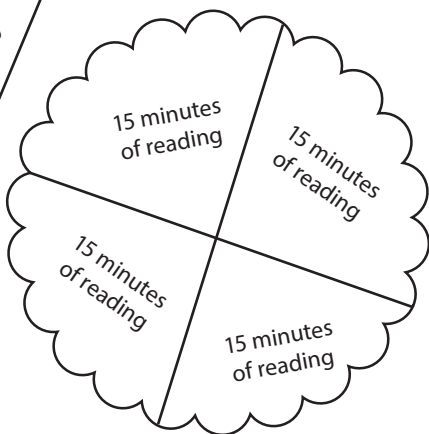

BONUS LOG

Color in **one part of each sweet** for every 15 minutes that you read or are read to, or 1 hour for each full sweet.

You will receive one (1) grand prize drawing entry for each hour you read!