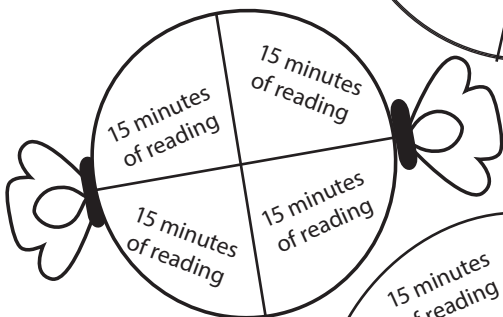

BONUS LOG

Color in **one part of each sweet** for every 15 minutes that you read or are read to, or 1 hour for each full sweet.

You will receive one (1) grand prize drawing entry for each hour you read!